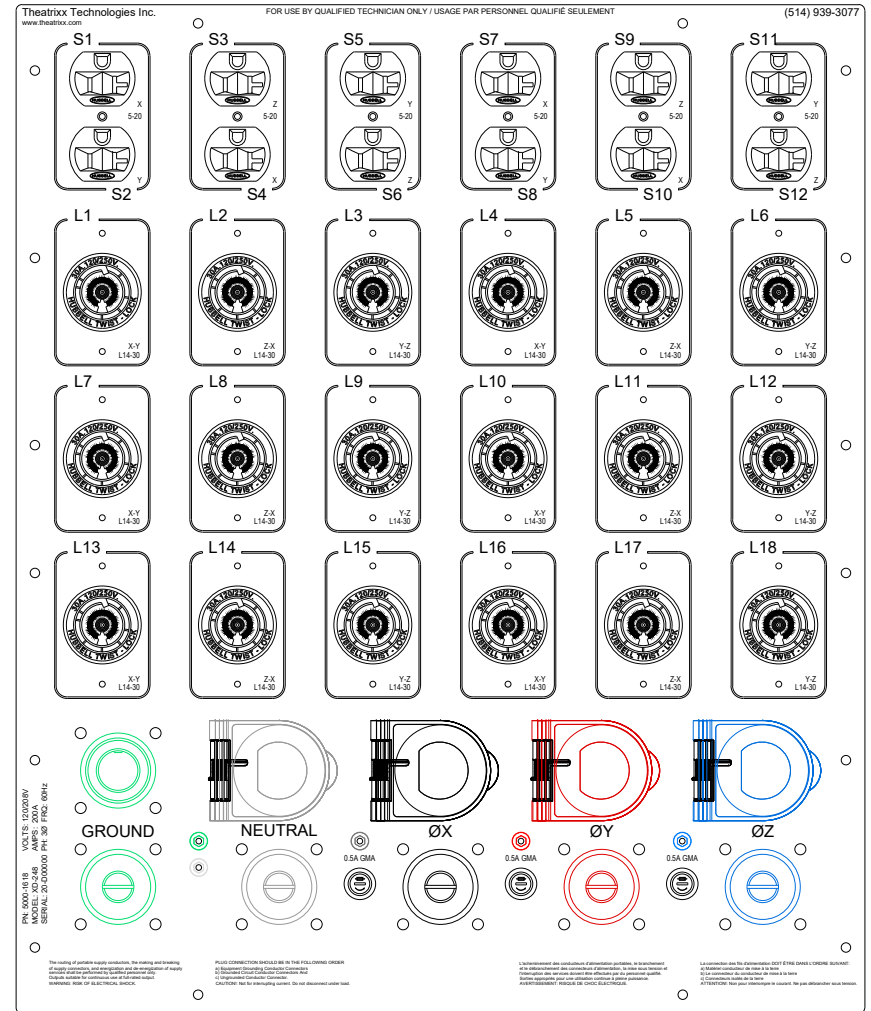

DIMENSIONS: X 19.00" Y 21.00" 12RU Z 22.00" MAX

NOTE: ARTWORK MIGHT CHANGE SLIGHTLY AFTER APPROVAL. CORRECTION MAY BE APPLIED FOR STANDARD PURPOSES. RACKMOUNT UNIT DEFAULT COLOR IS BLUE, SPECIFY IF BLACK IS WANTED. PRODUCTION IS SCHEDULED WHEN THIS SIGNED DRAWING IS SENT BACK. FOR UNIT ROADCASE MANUFACTURING, PLEASE ASK FOR TOP VIEW DIMENSIONS FOR PROPER SUPPORT WINGS PLACEMENT AND OVERALL DIMENSIONS.

1655 Richardson,
Montréal (QC), H3K 3J7
☎ (514) 933-0077
info@theatritxx.com

TITLE:	ELECTRICAL DISTRIBUTION XD-248	VIEW:	FRONT AND BACK	SCALE:	1:4
FILE:	SOIN-50001618-XD248.DWG	CLIENT:	SOFTBOX INTEGRATION		
BY:	Francisco Paez	QUOTE:	#0-000		
DATE:	01/09/2020	SIGNATURE:			