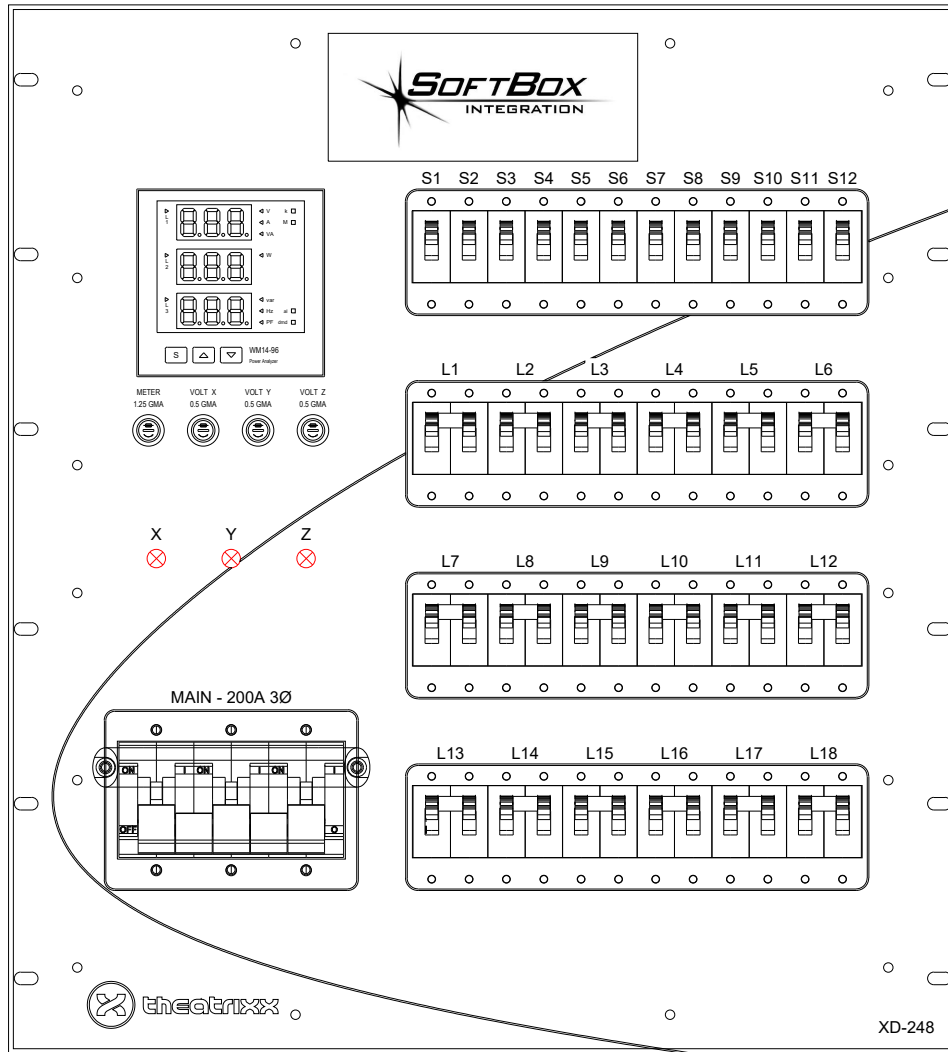

DIMENSIONS: X 19.00" Y 21.00" 12RU Z 22.00" MAX

NOTE: ARTWORK MIGHT CHANGE SLIGHTLY AFTER APPROVAL. CORRECTION MAY BE APPLIED FOR STANDARD PURPOSES. RACKMOUNT UNIT DEFAULT COLOR IS BLUE, SPECIFY IF BLACK IS WANTED. PRODUCTION IS SCHEDULED WHEN THIS SIGNED DRAWING IS SENT BACK. FOR UNIT ROADCASE MANUFACTURING, PLEASE ASK FOR TOP VIEW DIMENSIONS FOR PROPER SUPPORT WINGS PLACEMENT AND OVERALL DIMENSIONS.

1655 Richardson,
Montréal (QC), H3K 3J7
☎ (514) 933-0077
info@theatritxx.com

TITLE:	ELECTRICAL DISTRIBUTION XD-248	VIEW:	FRONT AND BACK	SCALE:	1:4
FILE:	SOIN-50001618-XD248.DWG	CLIENT:	SOFTBOX INTEGRATION		
BY:	Francisco Paez	QUOTE:	#0-000		
DATE:	01/09/2020	SIGNATURE:			